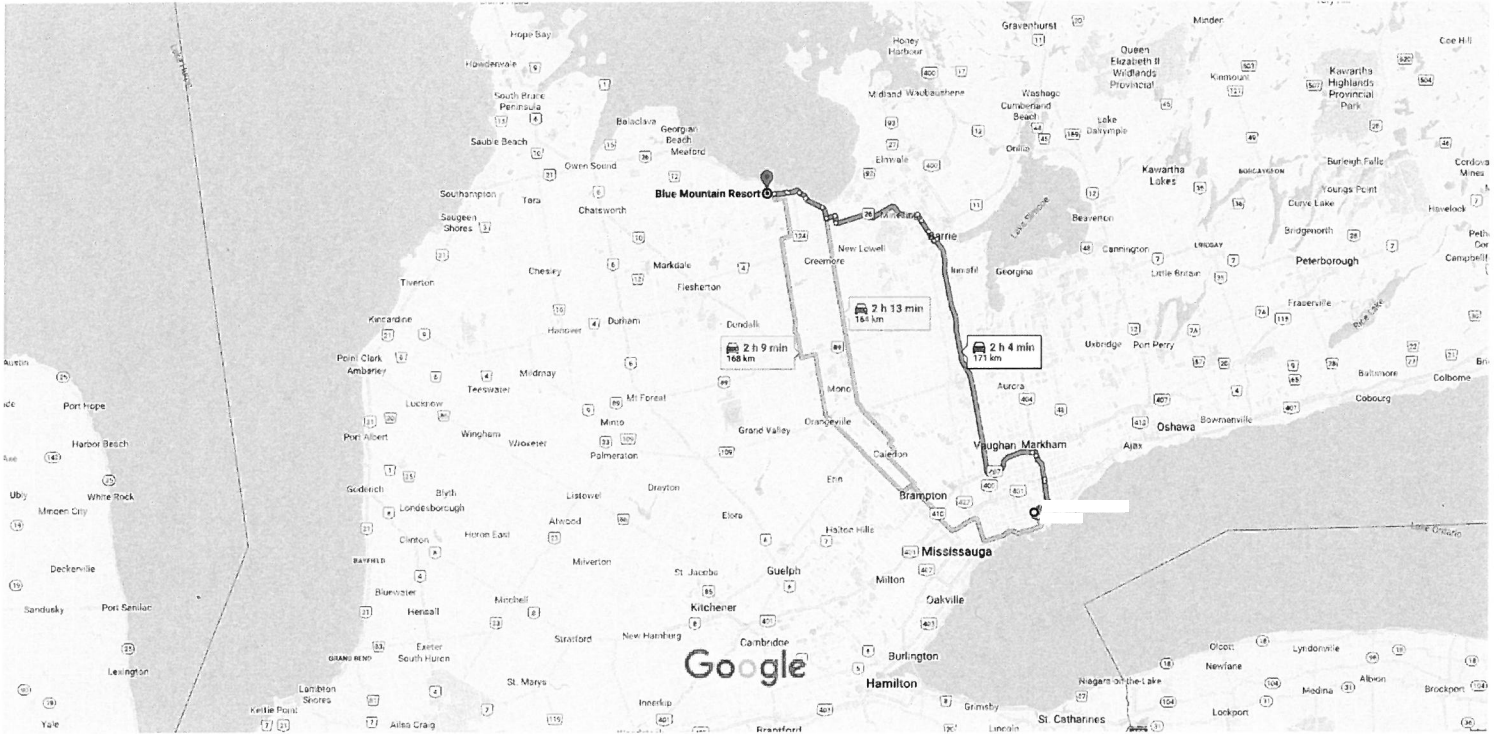

## Travel Expense Chart

<b>Employee Name</b>	Renee Barrette	
<b>Employee Title</b>	Director of Policy	
<b>Date of Travel</b>	May 9-10, 2019	
<b>Destination (s)</b>	The Blue Mountains, Ontario	
<b>Purpose</b>	Presenting at Ontario Association of School Business Officials (OASBO) Annual Conference	
<b>Related Costs:</b>		
<b>Airfare</b>	\$	-
<b>Accommodation</b>	\$	-
<b>Meals</b>	\$	-
<b>Other transportation (mileage)</b>	\$	150.92
<b>Hospitality</b>	\$	-
<b>Other expenses</b>	\$	-
<b>Total:</b>	\$	<b>150.92</b>

Google Maps

Mountain Resort

Toronto, ON to Blue

Drive 171 km, 2 h 4 min

Map data ©2019 Google 20 km

2

Google Maps

Blue Mountain Resort to Toronto, ON

Drive 172 km, 2 h 3 min

### Blue Mountain Resort

190 Gord Canning Dr, The Blue Mountains, ON L9Y 1C2